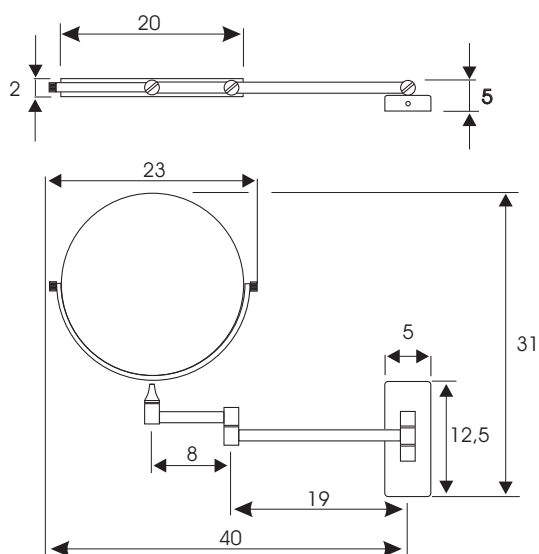

Cod. 230

- Cosmetic double side mirror
- Entirely made of brass (not iron) to guarantee against rust
- Chrome finishing
- Normal mirror + mirror magnification 3x
- Double arm with clutch regulation

Dimensions

Measure unit: cm

Technical Sheet

Material	BRASS (Not iron)
Magnification	1X / 3X